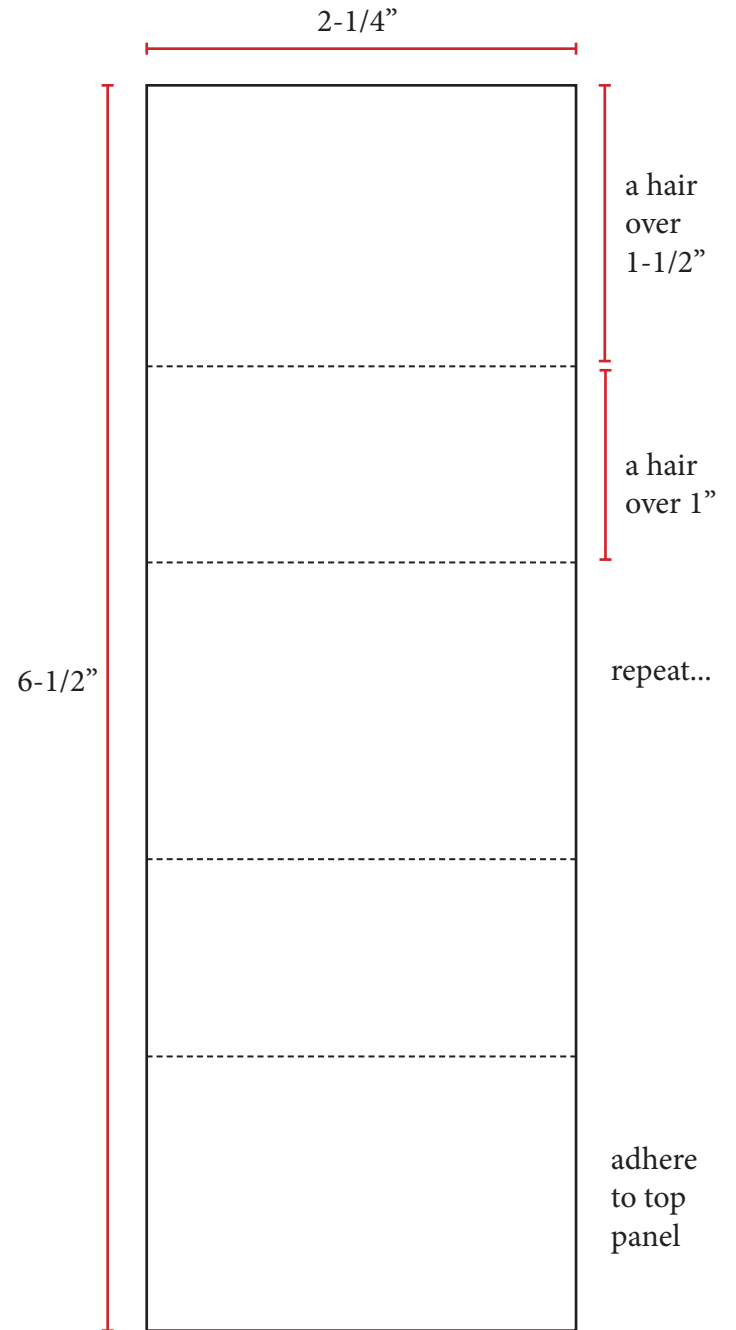

**Matchbox Template** • finished size: 2-1/4" x 1-1/5" x 1"

**Matchbox Template** • Finished Size: 2-1/4" x 1-1/5" x 1/2"